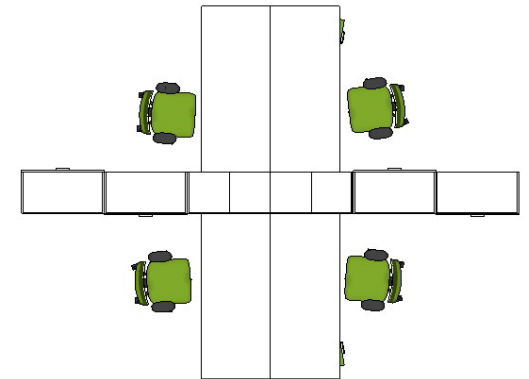

A perfect benching application for short-term projects, and temporary workers. This space allows for easy communication while the pile file creates space and visual boundaries, while at the same time a place for personal storage.

6'x9' footprint