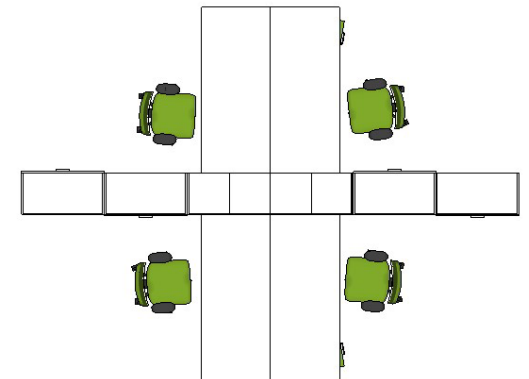

A perfect benching application for short-term projects, and temporary workers. This space allows for easy communication while the pile file creates space and visual boundaries, while at the same time a place for personal storage.

6'x9' footprint