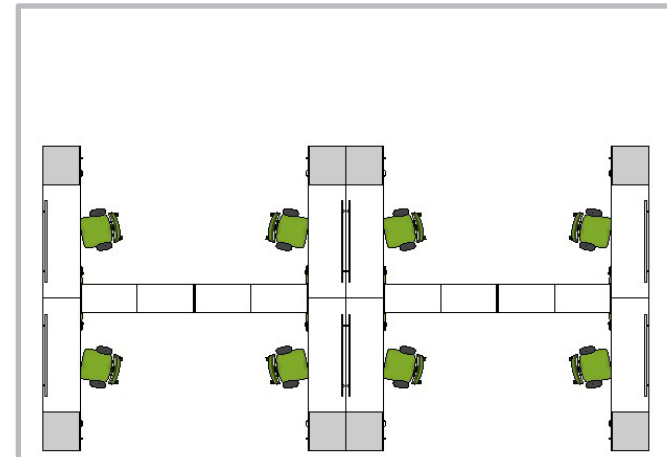

A linear floor plan for employees who need a place to concentrate, a place to interact easily with co-workers while using HV cabinets to define personal space.

8'x8' footprint