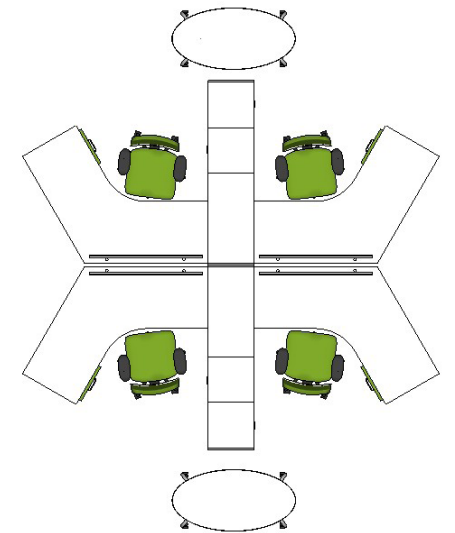

Organic workspace with HV cabinets for customized separation or collaboration with community piling space at the end of each station.

6'x6' footprint