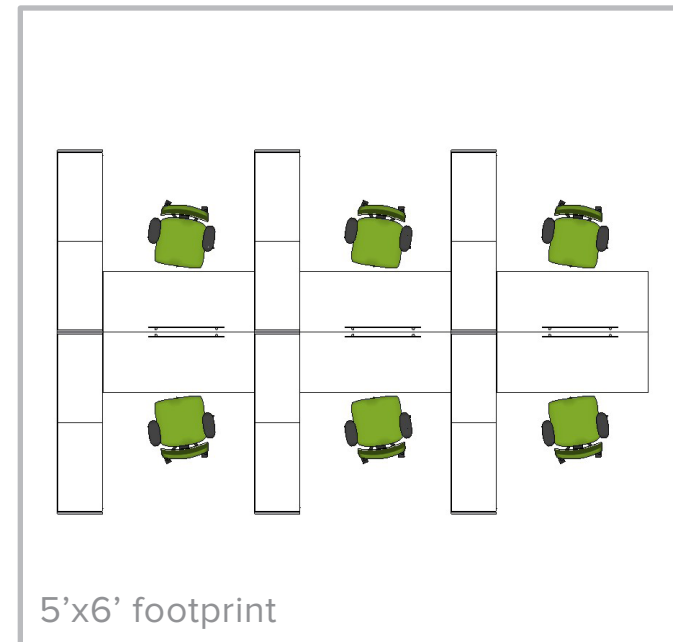

This benching system was designed for the person who might be in the office just once or twice a week, or a group that wants to see and be seen. HV cabinets make it easily convertible for various users.

5'x6' footprint