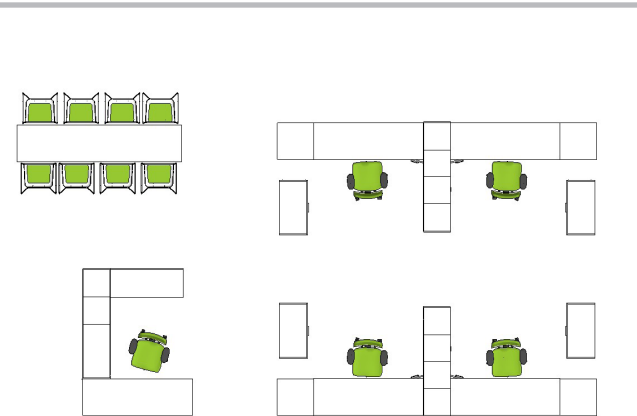

This application supports the need for a more open culture, while still providing the individual worker the space they need to be their most productive. Facing out allows workers to see who's coming, and makes it easy to pull up a chair.

6'x8' footprint